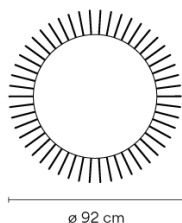

4715

Design By Jordi Vilardell & Meritxell Vidal

Meridiano is an outdoor lamp that boasts different functions, where matter and light are integrated in a single body. Meridiano can be used as an outdoor table by day and an outdoor lamp at night. Designed by Jordi Vilardell & Meritxell Vidal. Available in three colours: khaki, green and off-white.

Model Sheet

Finish

- 58 Off-white
Pantone Warm Gray 2 U
- 07 Khaki
RAL 7006

LED temperature color 2700 K / 3500 K

Dimming On/ Off

Installation type Plug-in

Materials

- Seat: Polyurethane foam
- Rods: Steel
- Base: Steel
- Diffuser: Glass

Packaging 1 Box
1.01 m x 1.01 m x 0.43 m
Gross weight 21.8
Net weight 19.9
Vol. 0.4386

Lighting effect

General Lighting

Reduced-height outdoor lamp to shade light on the ground.

Photometric Data

Other Applications