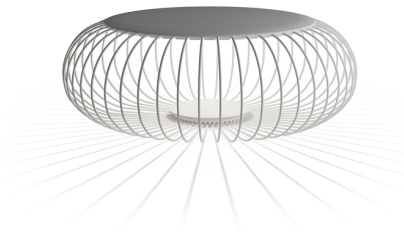

4715

Design By Jordi Vilardell & Meritxell Vidal

Meridiano is an outdoor lamp that boasts different functions, where matter and light are integrated in a single body. Meridiano can be used as an outdoor table by day and an outdoor lamp at night. Designed by Jordi Vilardell & Meritxell Vidal. Available in three colours: khaki, green and off-white.

Model Sheet

Finish

- 58 Off-white
Pantone Warm Gray 2 U
- 07 Khaki
RAL 7006

LED temperature color 2700 K / 3500 K

Dimming On/ Off

Installation type Plug-in

Materials

- Seat: Polyurethane foam
- Rods: Steel
- Base: Steel
- Diffuser: Glass

Light source 1 x LED 9W 350mA

LED CRI>90 1041 lm 116
2700 K / 3500 K

Driver Constant Current 350 100-240
V V 50-60 Hz HZ

Remarks Wet location
Can be connected with or without
plug.

Application Outdoor lamps

Packaging 1 Box
1.01 m x 1.01 m x 0.43 m
Gross weight 21.8
Net weight 19.9
Vol. 0.4386

Lighting effect

General Lighting

Reduced-height outdoor lamp to shade light on the ground.

Photometric Data

Other Applications